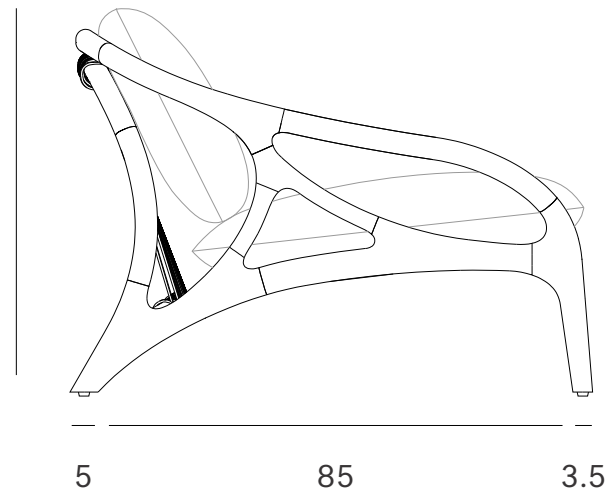

71

93

84

69

3.5

76

3.5

65

5

85

3.5

Vime outdoor lounge chair - Dimensions (inches)