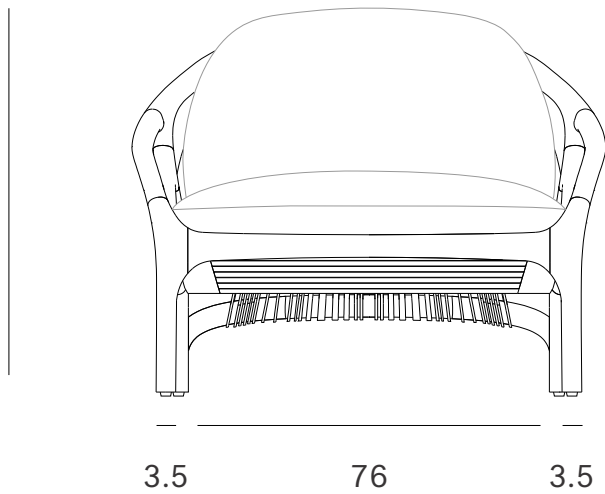

71

93

84

69

3.5

76

3.5

65

5

85

3.5

Vime outdoor lounge chair - Dimensions (inches)