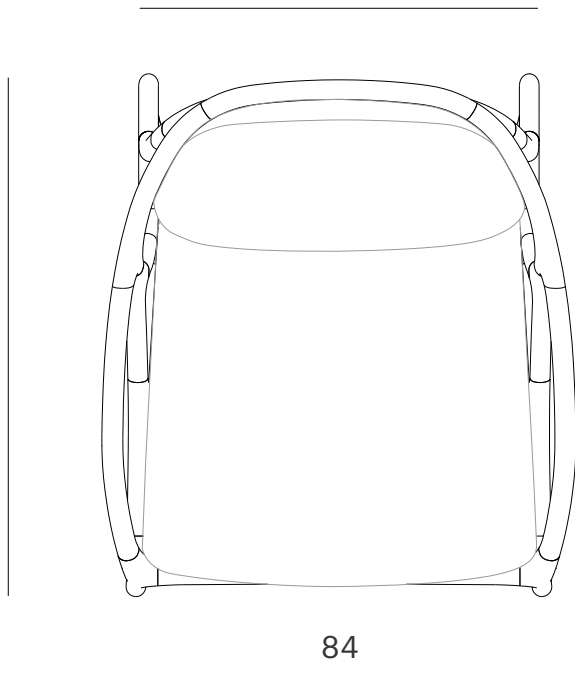

71

93

84

69

3.5

76

3.5

65

5

85

3.5

Vime outdoor lounge chair - Dimensions (inches)